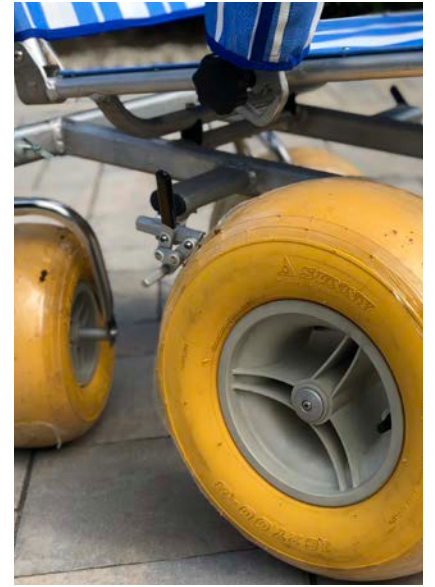

TERRAWHEELS - Technical Guide

I. GENERAL CHARACTERISTICS

Product: TerraWheels is an all-terrain wheelchair for people with reduced mobility ideal for walking on soft grounds.

SUMMARY

- I. General Characteristics
- II. Product accessories
- III. Applications and installation conditions
- IV. Warranty
- V. References

Dimensions :

- Width (between armrests) :** 80 cm
- Length :** 120 cm
- Height :** 117 cm
- Weight: :** 40 kilos

Colours : Blue and white vertical stripes, yellow wheels

Materials : Its wide backrest made with a UV and seawater-resistant fabric is designed to offer a maximum comfort while sunbathing.

- Components :**
- Wheels: rubber pneumatic
 - Axle in stainless steel
 - Chassis: folding aluminium
 - Stainless trolley

- Advantages :**
- Comfortable
 - Very good stability on sand
 - **Prompt maintenance**
 - Foldable: easy to store and transport

Footrest:

TerraWheels possesses a footrest to ensure comfort on use.

III. APPLICATIONS AND INSTALLATION CONDITIONS

TerraWheels beach wheelchair is specifically dedicated to the movement of people with reduced mobility on soft grounds. Always use TerraWheels with the close assistance and supervision of an able-bodied user.