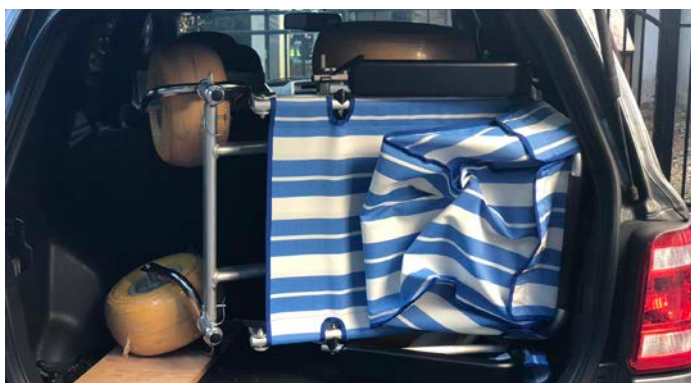

Dimensions :

- **Width (between armrests) :** 80 cm
- **Length :** 120 cm
- **Height :** 117 cm
- **Weight: :** 40 kilos

Colours : Blue and white vertical stripes, yellow wheels

Materials : Its wide backrest made with a UV and seawater-resistant fabric is designed to offer a maximum comfort while sunbathing.

1. **Components :**
2. Wheels: rubber pneumatic
   - Axle in stainless steel
   - Chassis: folding aluminium
   - Stainless trolley

1. **Advantages :**
2. Comfortable
   - Very good stability on sand
   - **Prompt maintenance**
   - Foldable: easy to store and transport